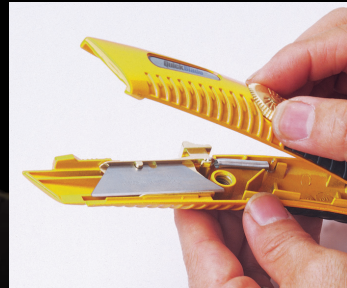

Cuts solid materials

Four position slider

Ergonomic thermoplastic rubber grip

Quick release blade change dial with high contact thread design

Safety Point Blade reduces puncture wounds

QuickBlade® QBR-18

Retractable Utility Knife

A revolution in ergonomics and safety with blade change in seconds!

- Metal release dial for quick blade change
- Positive, secure lock
- Spring loaded
- Integrated hinge design
- No parts to lose
- Ergonomic safety handle
- Thermoplastic rubber grip
- High visibility yellow
- Contractor quality

Integrated hinge design and quick release dial means blade change in seconds without tools!

Complete line of accessories: safety holsters, replacement blades, blade disposal containers and more.

Leather Clip-On Holster UKH-326 Available

QBR-18 QuickBlade® retractable utility knife

The Worker's Edge.™